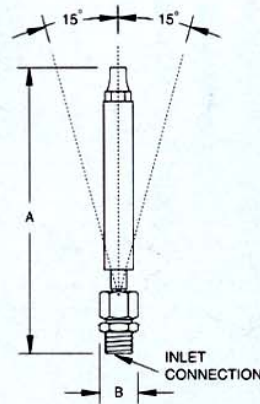

### Specification:

Construction shall be machined brass.

### Note:

(for optimum effect)  
Angle of adjustment not to exceed 15°

### Function

The NES jet provides a clear stream performance and pressure regulation on manifolds and spray rings where uniform output is required. **Not water level dependent.**

	●	●	●	●
Visibility	●	●	●	●
Sound Level	●	●	●	●
Wind Resistance	●	●	●	●
Splash/Mist	●	●	●	●

### Dimensions